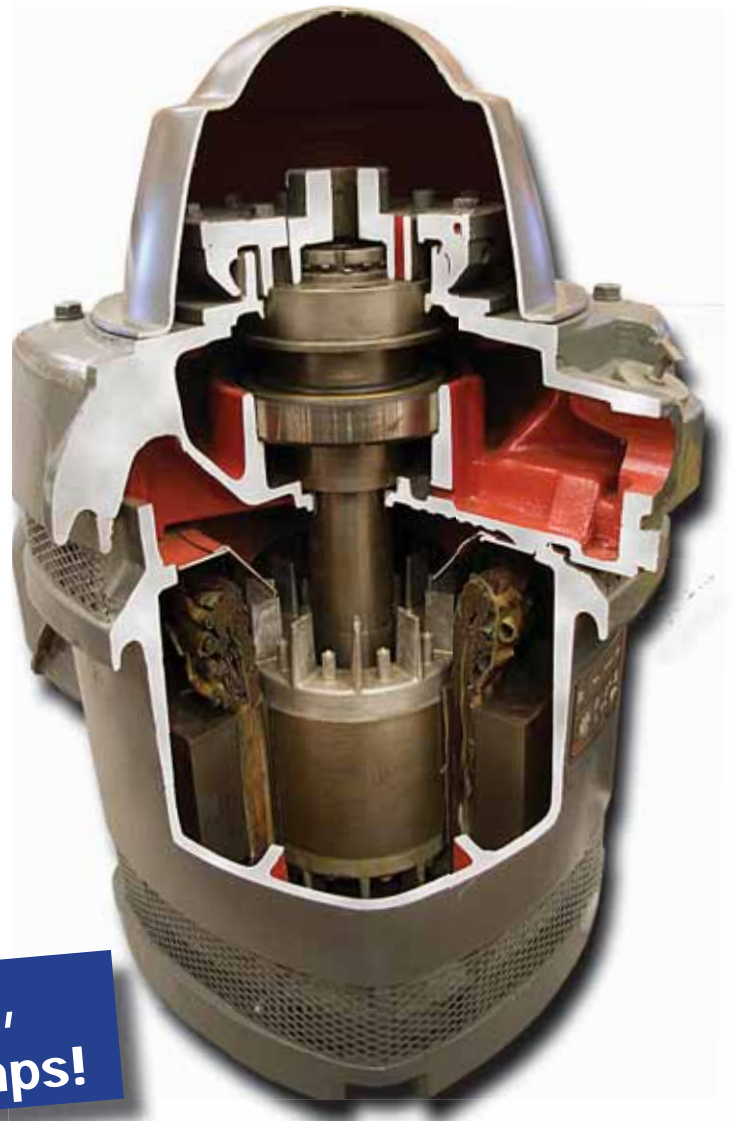

Vertical AC Motors

These vertical AC motors are built to function outdoors - minimizing the effects of rain, snow, and other airborne particles. The design provides easy access for pump impeller adjustments and pump base alignment to motor clutches.

Dedicated People, Quality Products, and above all, Service

Features

- Weather Protected Type I High Thrust
- 3 to 4,000 HP
- 3,600 to 514 RPM
- Low & Medium Voltage through 6,900 volts
- 3-phase, 60 & 50 hertz
- Three Efficiency Levels
 - Standard Efficient
 - Energy Efficient
 - Premium Efficient

Advantages

- Easy Impeller Adjustment
- Exceeds NEMA requirements
- Ventilation System Designed to Provide Optimum Cooling to Thrust Bearing
- Available in All Motor Sizes
- Four zone design allows for easy installation and maintenance