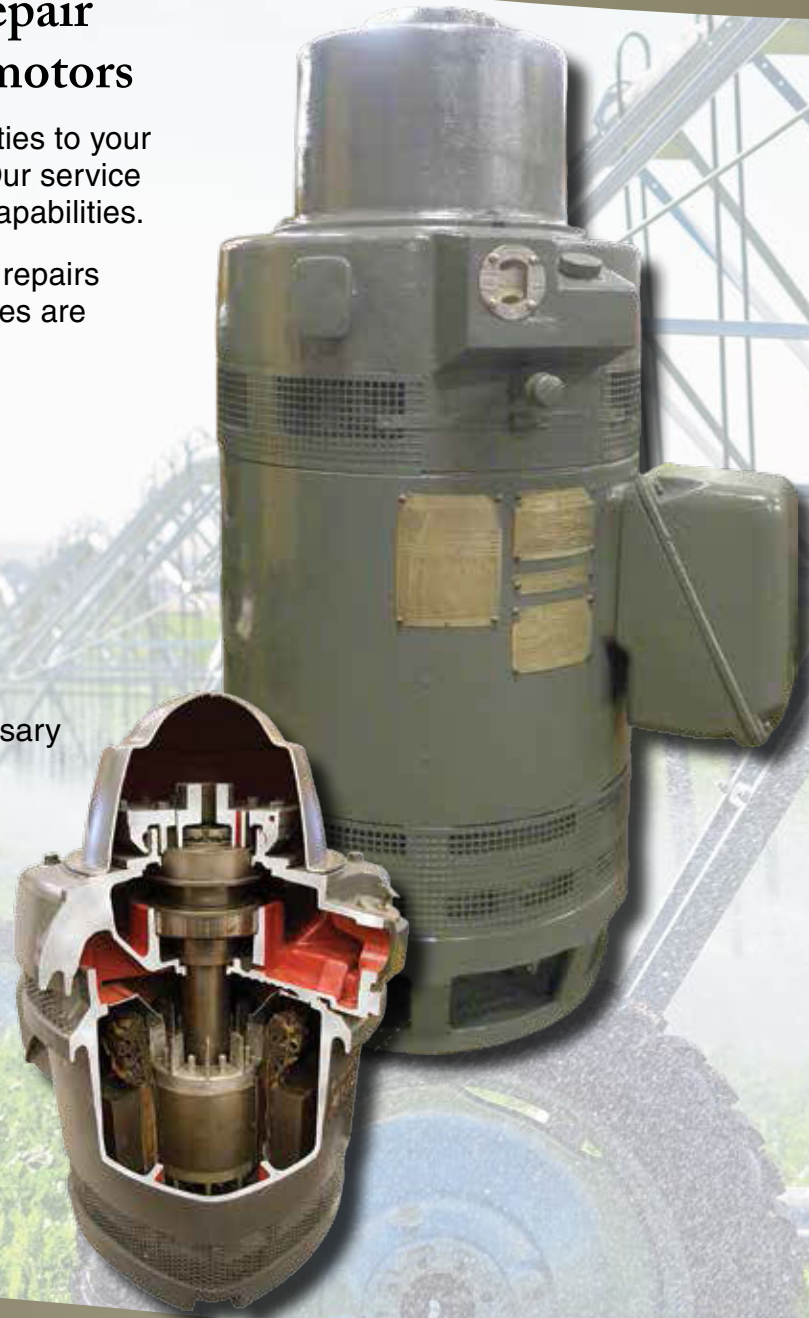

www.lselectric.com

SCHOFIELD
715.359.3155 or 800.283.8332

DULUTH
218.729.3375 or 800.943.9549

APPLETON
920.730.0203 or 800.283.5564

MENOMINEE
906.864.2500 or 800.864.2507

STURTEVANT
262.886.1875 or 800.367.7676

MINNEAPOLIS
763.780.3234 or 800.290.9320

ROTHSCHILD
715.359.4860 or 888.246.1249

HYDRO SOLUTIONS
715.359.0551 or 877.258.5128